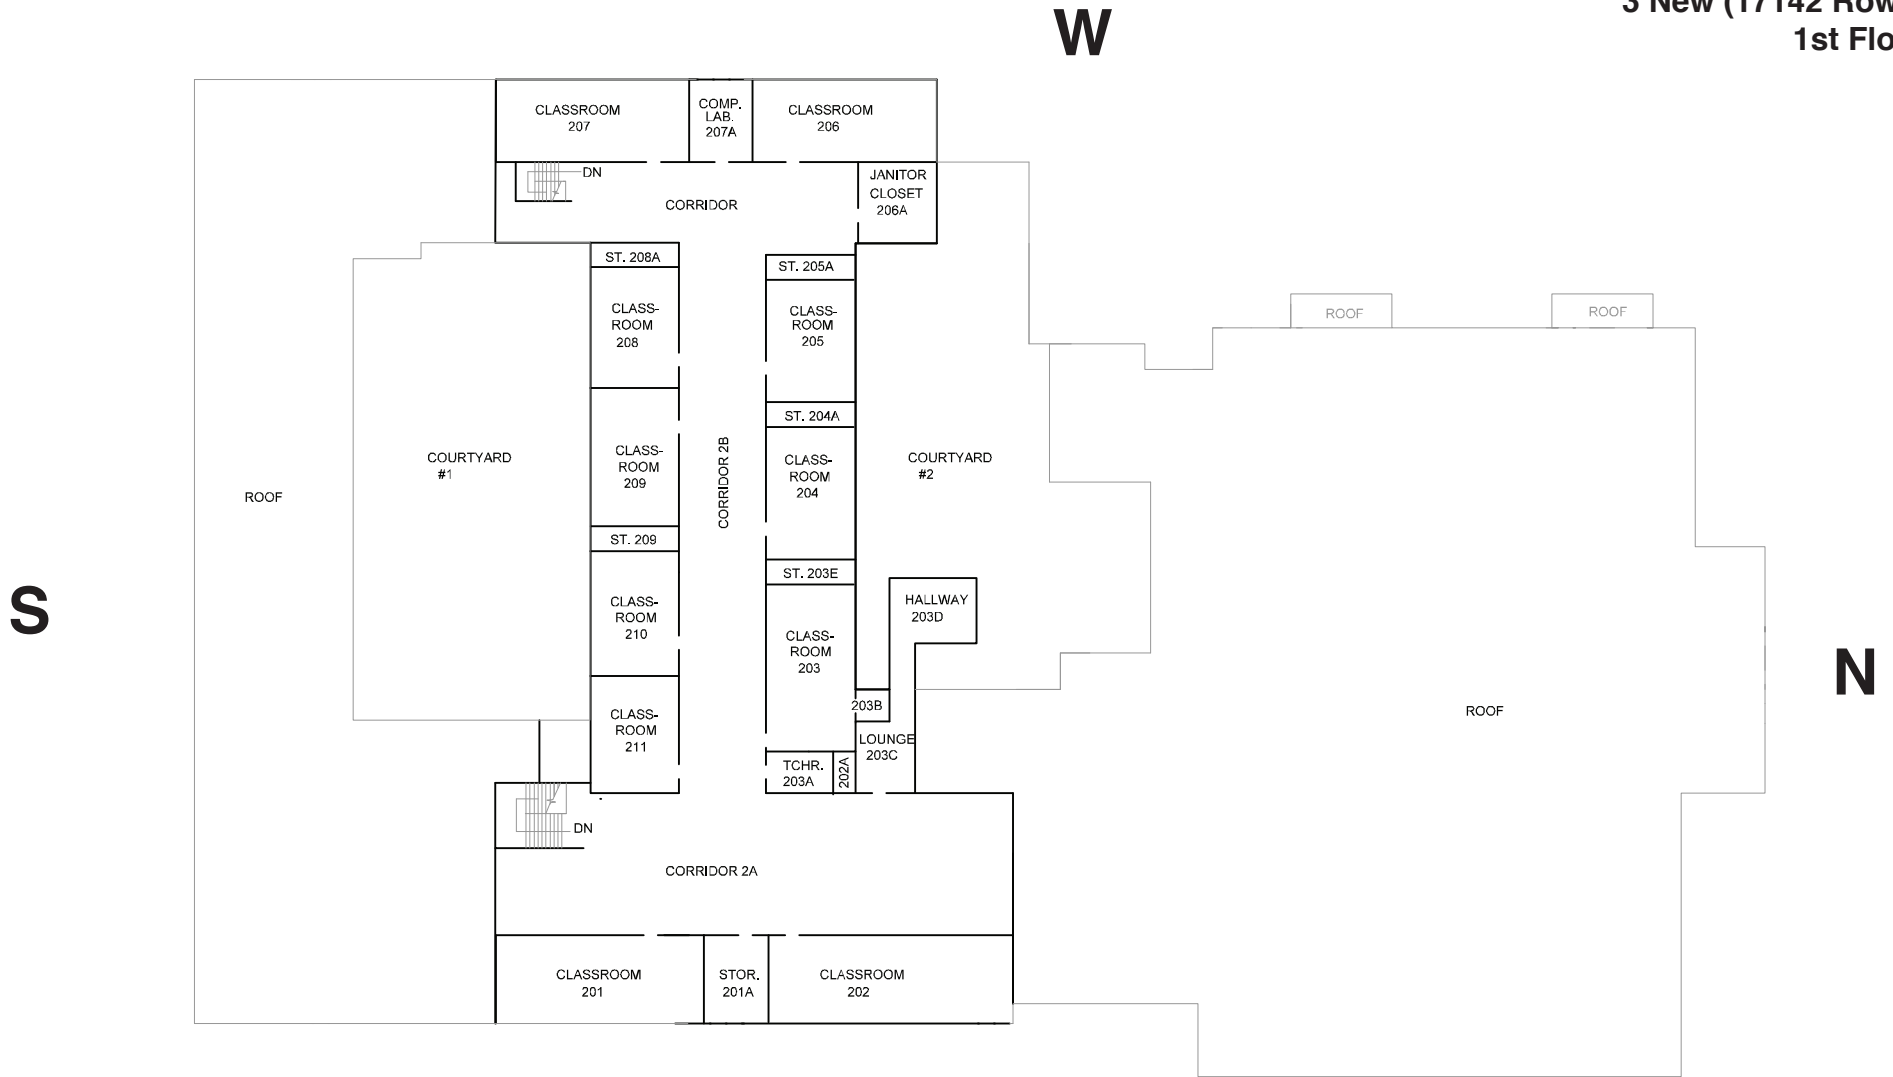

FIRST FLOOR

E

SCHOOL CODE : 13

FINE ARTS EAST ELEM./MIDDLE (a.k.a. New Middle School)

3 New (17142 Rowe)  
1st Floor

SECOND FLOOR

FINE ARTS EAST ELEM./MIDDLE (a.k.a. New Middle School)