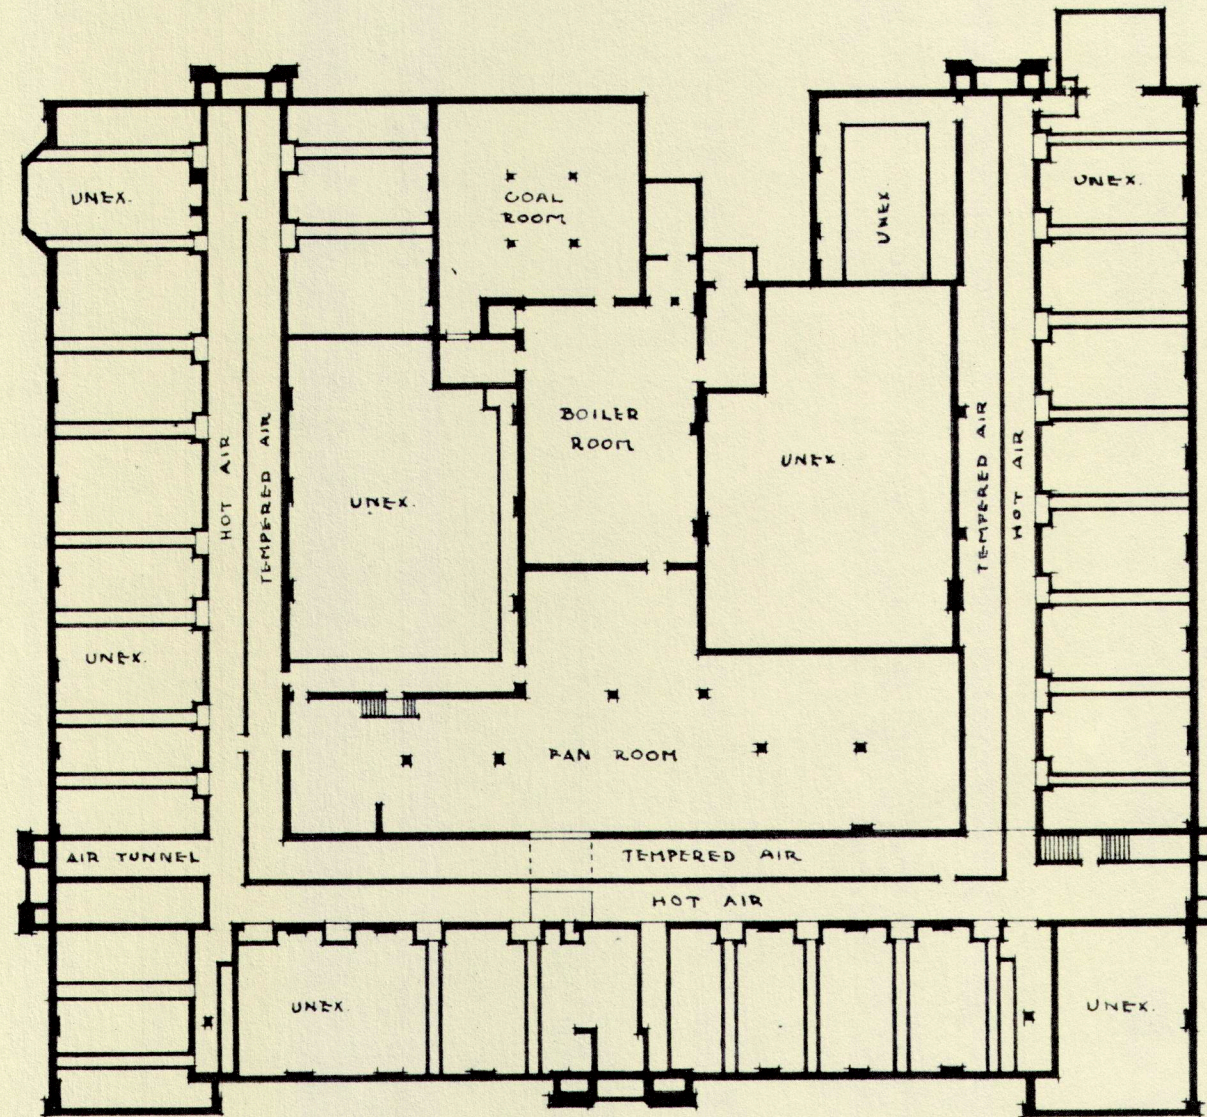

M^{rs} KERROW SCHOOL
 . BASEMENT PLAN

DEPARTMENT OF BUILDINGS & GROUNDS
 BOARD of EDUCATION
 DETROIT MICHIGAN

DRAWN	DATE	CHECKED	DATE	APPROVED	DATE
R.H.C.	6-27-27				

Mc KERROW SCHOOL
 FIRST FLOOR PLAN
 DEPT OF BLDG'S & GR'DS
 BOARD OF EDUCATION
 DETROIT, MICH.

DRAWN	DATE	CHECKED	DATE	APPROVED	DATE
CWS	2-21-27	S.P.V.	2-25-27		

McKerrow School
SECOND FLOOR PLAN

DEPT OF BLDGS & GRDS
BOARD OF EDUCATION
DETROIT, MICH.

DRAWN	DATE	CHECKED	DATE	APPROVED	DATE
CMB	2-21-37	S.L.L.	2-25-37		