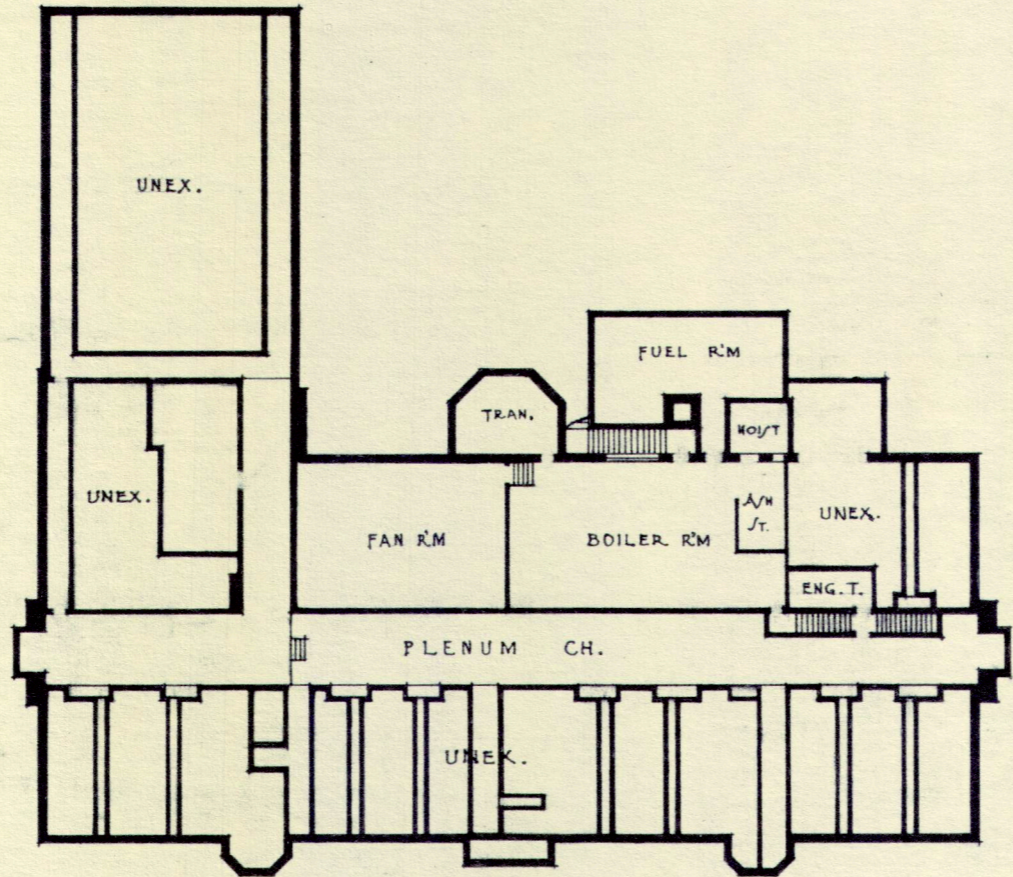

MACOMB SCHOOL
BASEMENT PLAN

DEPT OF BUILDINGS & GROUNDS
BOARD of EDUCATION
DETROIT MICH.

DRAWN	DATE	CHECKED	DATE	APPROVED	DATE
CWS	12-28-25	J. O. B.	1/10/29		

REVISED 9/19/46 G.H.M.

MACOMB SCHOOL
FIRST FLOOR PLAN

DEPT OF BUILDINGS & GROUNDS
BOARD OF EDUCATION
DETROIT MICH.

DRAWN	DATE	CHECKED	DATE	APPROVED	DATE
CWS	12-28-'28	F. L. L.	1/10/29		
REVISED		9/19/46		G. H. M.	

MACOMB SCHOOL
SECOND FLOOR PLAN

DEPT OF BUILDINGS & GROUNDS
BOARD of EDUCATION
DETROIT, MICH.