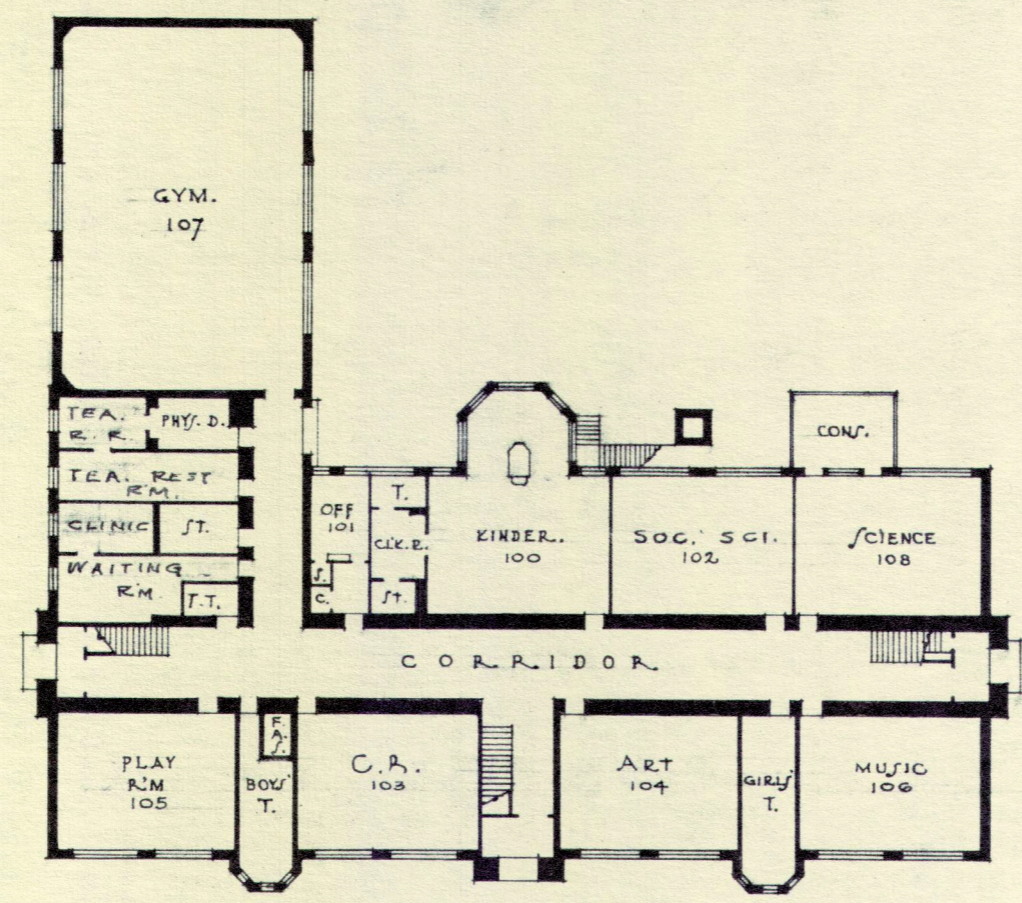

MACOMB SCHOOL
BASEMENT PLAN

DEPT OF BUILDINGS & GROUNDS
BOARD of EDUCATION
DETROIT MICH.

DRAWN	DATE	CHECKED	DATE	APPROVED	DATE
CWS	12-28-25	J. O. B.	1/10/29		

REVISED 9/19/46 G.H.M.

MACOMB SCHOOL
FIRST FLOOR PLAN

DEPT OF BUILDINGS & GROUNDS
BOARD OF EDUCATION
DETROIT MICH.

DRAWN	DATE	CHECKED	DATE	APPROVED	DATE
CWS	12-28-'28	F. L. L.	1/10/29		
REVISED		9/19/46		G. H. M.	

MACOMB SCHOOL
SECOND FLOOR PLAN

DEPT OF BUILDINGS & GROUNDS
BOARD of EDUCATION
DETROIT, MICH.